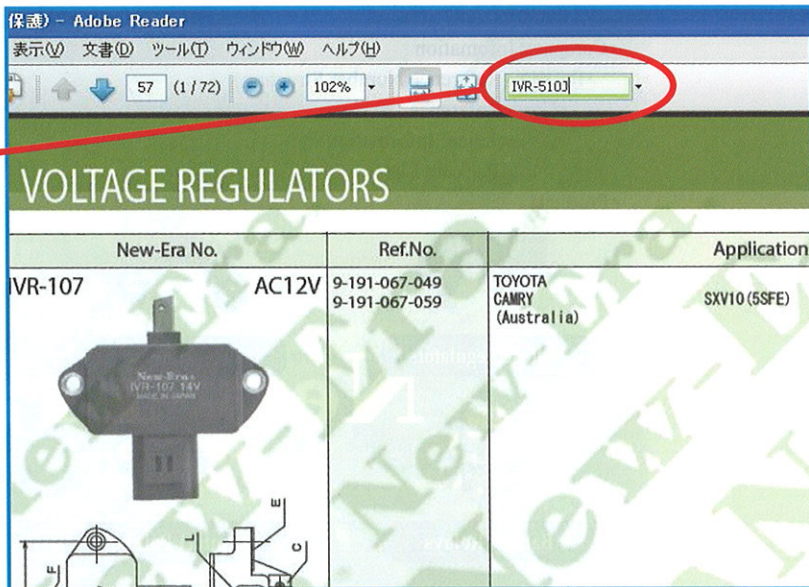

New-Era Co., Ltd.

How to use.

① Press : **Ctrl** + **F**

(Photo: Adobe Reader 9)

② Input any key
 • New-Era No.
 • Car maker No.
 • Car model
 • etc.
 Press : **Enter**

(Photo: Adobe Reader 9)

③ Jumped to searching key and highlighted