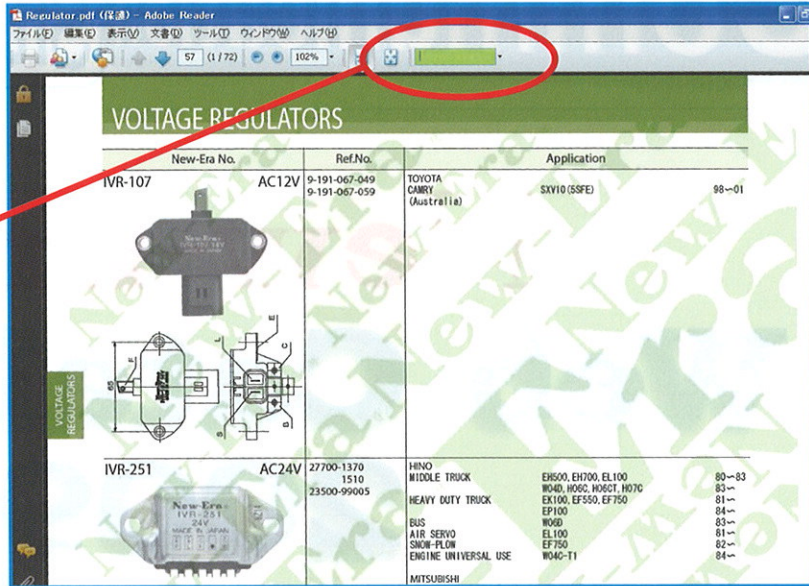

New-Era Co., Ltd.

How to use.

① Press : **Ctrl** + **F**

(Photo: Adobe Reader 9)

② Input any key
 • New-Era No.
 • Car maker No.
 • Car model
 • etc.
 Press : **Enter**

(Photo: Adobe Reader 9)

③ Jumped to searching key and highlighted